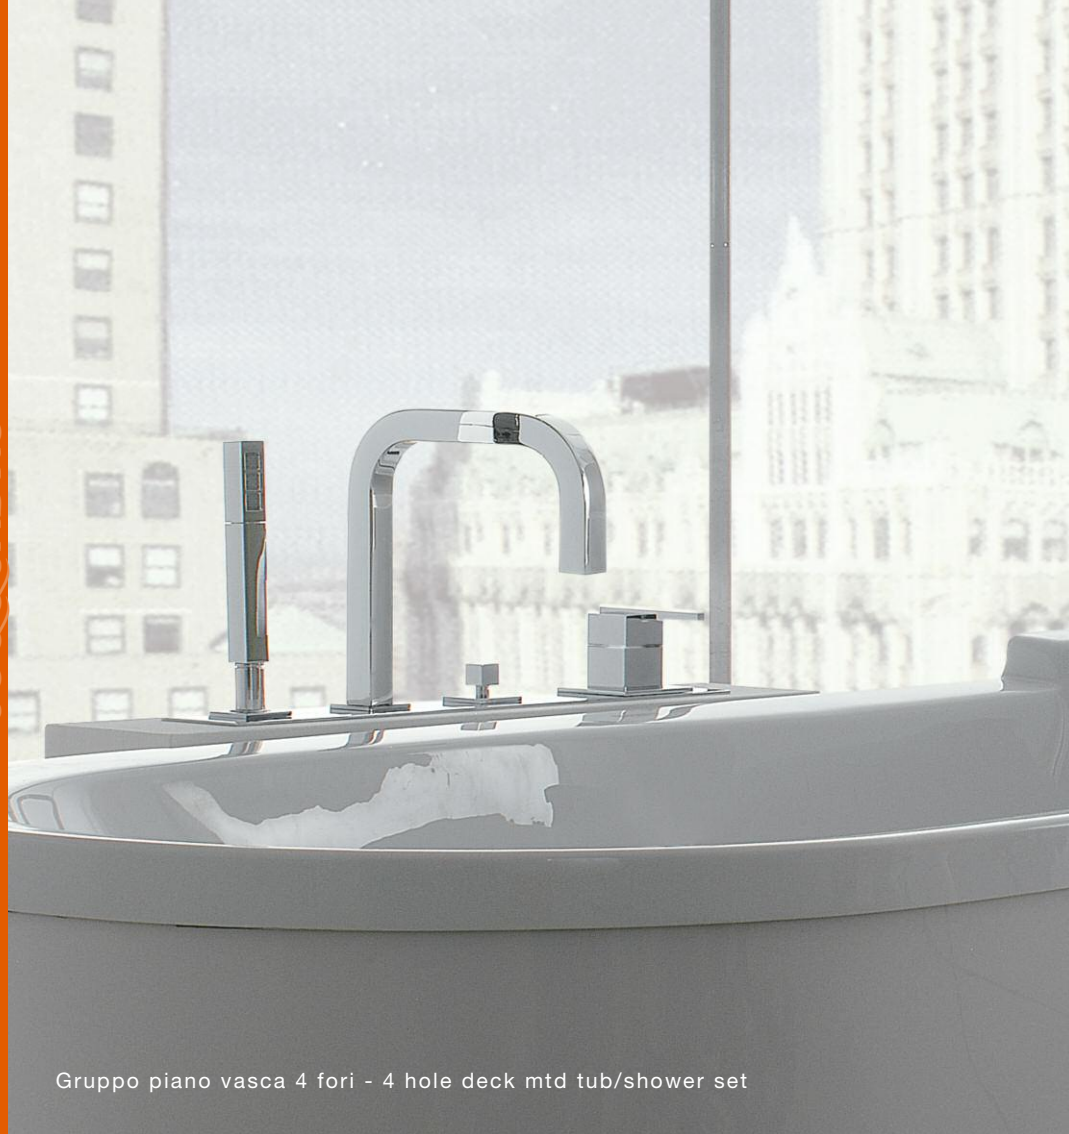

Batteria lavabo a incasso
Built-in washbasin set

Gruppo piano vasca 4 fori - 4 hole deck mtd tub/shower set