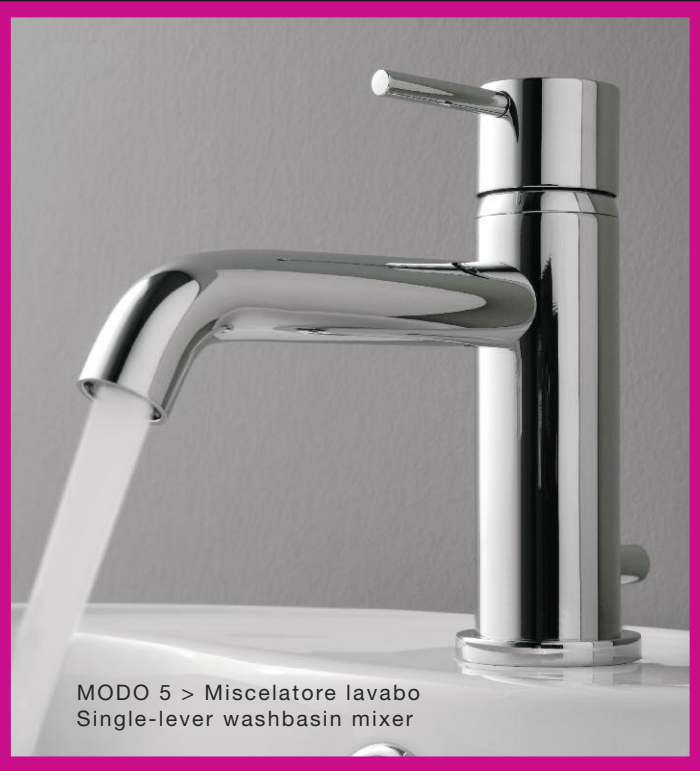

Miscelatore lavabo
Single-lever washbasin mixer

DESIGN ROBERTO INNOCENTI **MODDO**

MODO

MODO 5 > Miscelatore lavabo
Single-lever washbasin mixer

MODO 5 > Miscelatore lavabo
Single-lever washbasin mixer

Miscelatore lavabo collo girevole
Single-lever washbasin mixer with revolving spout